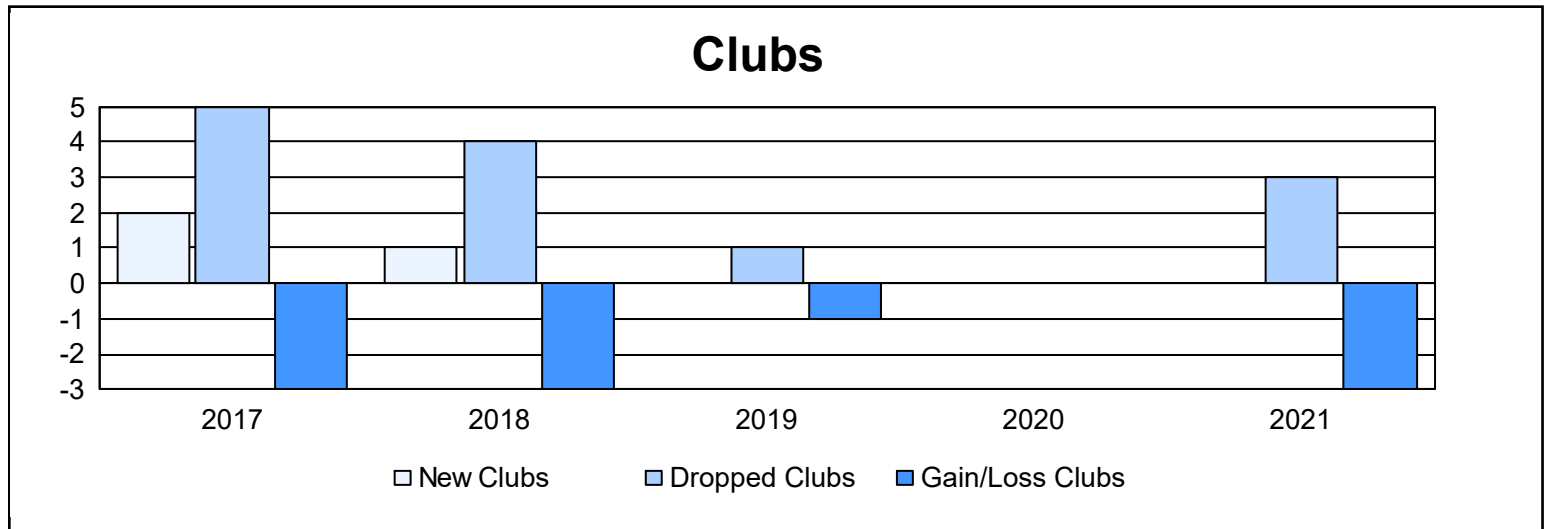

Year	New Clubs	Dropped Clubs	Gain/ Loss Clubs	New Members	Charter Members	Reinstate Members	Transfer Members	Total Member Added	Total Members Dropped	Gain/ Loss Members
2016-2017	2	5	-3	85	53	12	9	159	236	-77
2017-2018	1	4	-3	146	23	3	10	182	200	-18
2018-2019	0	1	-1	104	6	1	20	131	155	-24
2019-2020	0	0	0	79	8	7	5	99	140	-41
2020-2021	0	3	-3	44	1	4	14	63	168	-105
<b>Average</b>	<b>1</b>	<b>3</b>	<b>-2</b>	<b>92</b>	<b>18</b>	<b>5</b>	<b>12</b>	<b>127</b>	<b>180</b>	<b>-53</b>

### Membership Composition June 2021 Cumulative