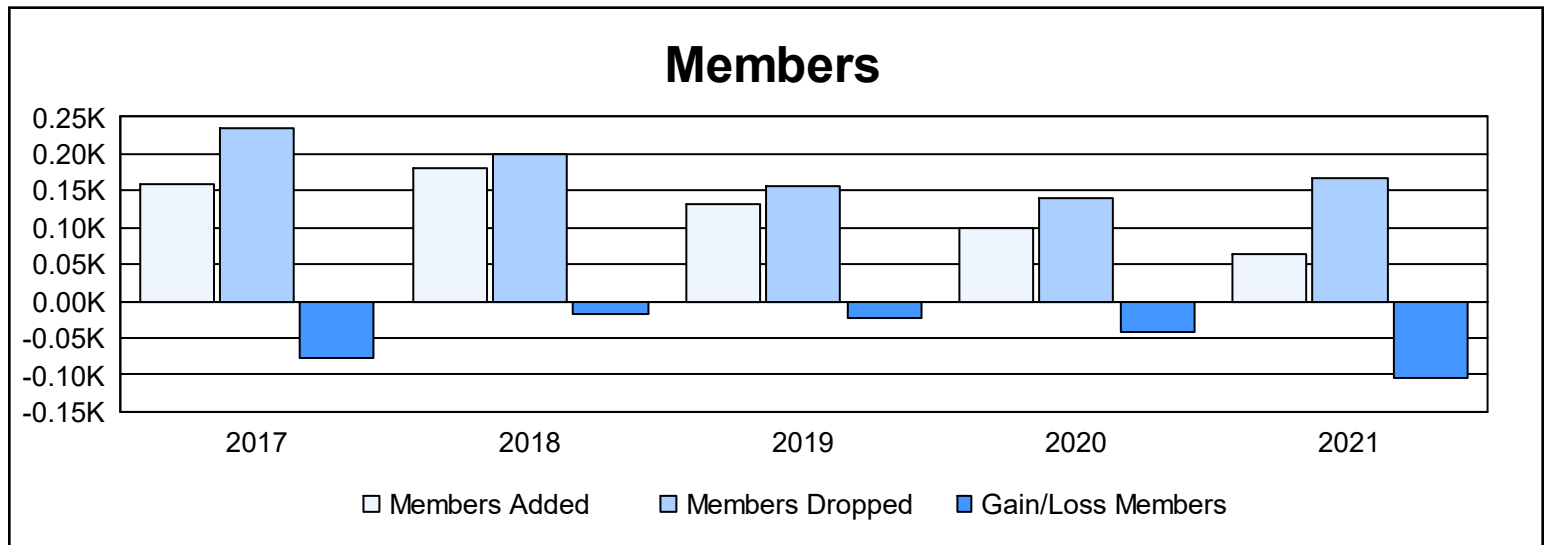

Year	New Clubs	Dropped Clubs	Gain/ Loss Clubs	New Members	Charter Members	Reinstate Members	Transfer Members	Total Member Added	Total Members Dropped	Gain/ Loss Members
2016-2017	2	5	-3	85	53	12	9	159	236	-77
2017-2018	1	4	-3	146	23	3	10	182	200	-18
2018-2019	0	1	-1	104	6	1	20	131	155	-24
2019-2020	0	0	0	79	8	7	5	99	140	-41
2020-2021	0	3	-3	44	1	4	14	63	168	-105
<b>Average</b>	<b>1</b>	<b>3</b>	<b>-2</b>	<b>92</b>	<b>18</b>	<b>5</b>	<b>12</b>	<b>127</b>	<b>180</b>	<b>-53</b>

### Membership Composition June 2021 Cumulative